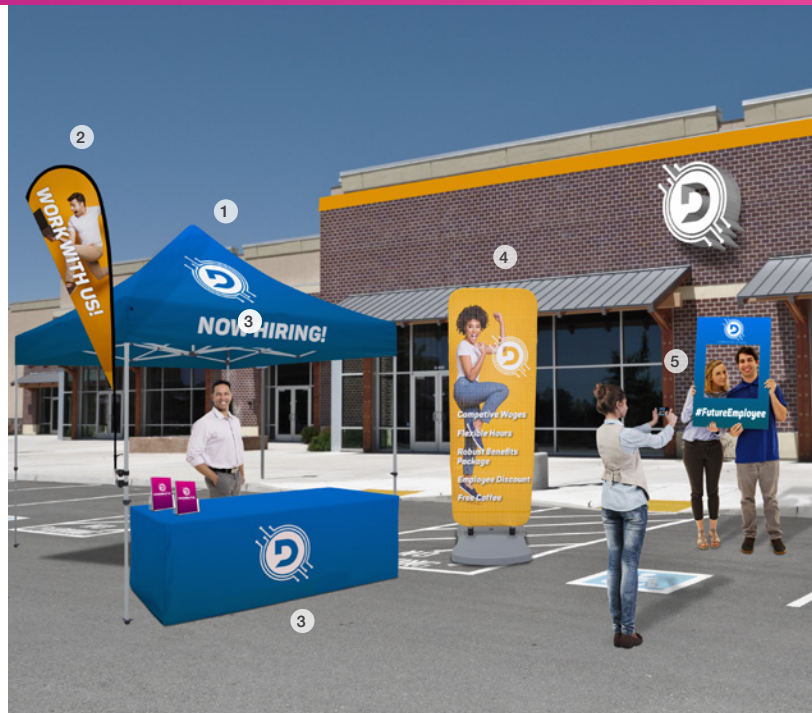

TECHNOLOGY

MAXIMIZE YOUR IMPACT

with promotional displays

TOP USE CASES:

Pre-Order Campaign
Bundle Offers
Feature Highlights
Tech Support Plans

1 EuroFit Round Banner Display
2 Journey Full Wall 3 Eco-Wise Table Throw

- **ATTRACT** new talent at a job fair
- **INFORM** your customers about promotions
- **DEMONSTRATE** new products to encourage early adopters
- **ADVERTISE** upcoming software at a trade show

SHOWDOWNDISPLAYS.COM · INFO@SHOWDOWNDISPLAYS.COM

ASI: 87188 PPAI: 254687 SAGE: 67383 UPIC: SHOWDOWN

Showdown[®]
DISPLAYS

INFORM

- 1 Deluxe SEG Glo
- 2 Micro Teardrop Sail Sign
- 3 Economy Retractor

ATTRACT

- 1 Deluxe Tent
- 2 Premium Teardrop Sail Sign with Sail Sign Mount
- 3 Outdoor Fitted Table Throw
- 4 EuroFit Flex Sign
- 5 Selfie Frame

ADVERTISE

- 1 Splash Display
- 2 EuroFit Straight Wall
- 3 EuroFit Cascade Two-Shelf Merchandiser
- 4 ShowGlower Counter

DEMONSTRATE

- 1 Sunrise Multisurface Sign
- 2 UltraFit Curve Table Throw
- 3 EuroFit Mini Display
- 4 Fusion Glo